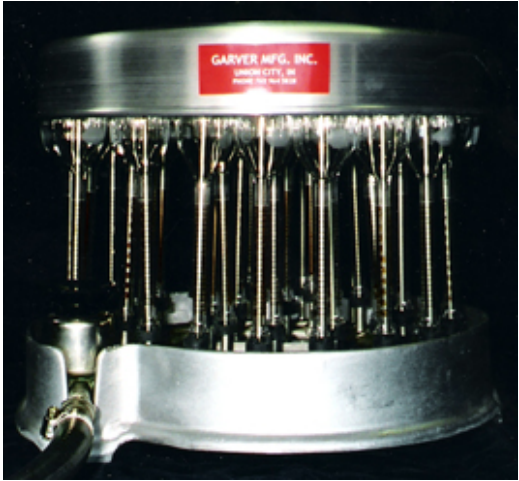

Garver Manufacturing, Inc.
P.O. Box 306
Union City, Indiana 47390, U.S.A.

**PRODUCT
DATA SHEET**

GERBER 5000 WASHERS

The Garver test bottle washer is extremely lightweight, compact, and is unlike other washers in that it doesn't require a permanent connection. The unit is designed to sit in the sink basin during washes, and then stored conveniently in a cupboard out of the way when not in use. The Garver test bottle washer quickly pays for itself by reducing operator labor, preventing test tube breakage, and test tube inventory. The washer features acid resistant aluminum base and top, and, durable nickel plated water manifold and spray stems. Rubber cushions at the base of the spray stems prevent glassware breakage. An electric air pump blows the water out of the small bulb on Gerber bottles. The unit will wash and rinse 11, 23, or 35 bottles in as little as 4 minutes.

5000 Series Specifications

Model #	5011	5023	5035
Type	Gerber Washer	Gerber Washer	Gerber Washer
Base & Cover Material	Acid Resistant Aluminum	Acid Resistant Aluminum	Acid Resistant Aluminum
Overall Diameter	12.0"	12.0"	13.0"
Overall Height	12.5"	12.5"	12.5"
Net Weight	6.5 lbs	7.0 lbs	9.0 lbs
Gross Weight	10.0 lbs	11.0 lbs	14.0 lbs
Shipping Size	18" x 18" x 11"	18" x 18" x 11"	18" x 18" x 11"
Voltage	115	115	115
Hertz	60	60	60
Motor HP	N/A	N/A	N/A
Amps	0.3	0.3	0.3
Air Pump	Yes	Yes	Yes
Spray Nozzle	8.0"	8.0"	8.0"
Washer Manifold	Nickel Plate Copper	Nickel Plate Copper	Nickel Plate Copper
Heater	N/A	N/A	N/A
Thermostat	N/A	N/A	N/A
Glassware Max Size	9" x 1.5"	9" x 1.5"	9" x 1.5"
Glassware Capacity	11 Gerber Bottles	23 Gerber Bottles	35 Gerber Bottles
Brake	N/A	N/A	N/A
Switches	N/A	N/A	N/A
Pilot/Warning Light	N/A	N/A	N/A
Speed Indicator	N/A	N/A	N/A
Thermometer	N/A	N/A	N/A
Available Options	GB	GB	GB

Option Codes: (GB) will wash both Gerber and Babcock bottles

Custom washer available, please supply test tube dimensions or part number. Call for quotes