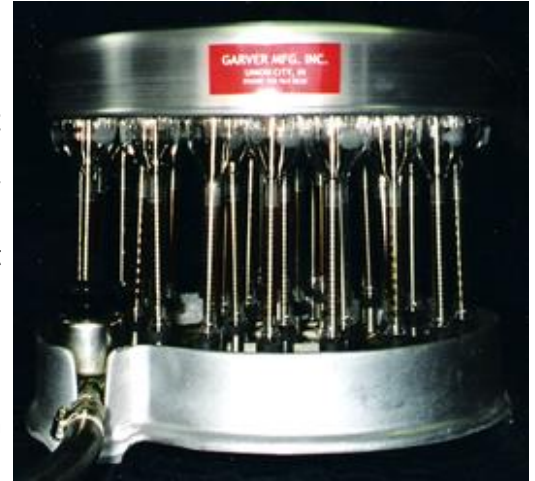

Garver Manufacturing, Inc.
 P.O. Box 306
 Union City, Indiana 47390, U.S.A.

**PRODUCT
 DATA SHEET**

GERBER 5000 WASHERS

The Garver test bottle washer is extremely lightweight, compact, and is unlike other washers in that it doesn't require a permanent connection. The unit is designed to sit in the sink basin during washes, and then stored conveniently in a cupboard out of the way when not in use. The Garver test bottle washer quickly pays for itself by reducing operator labor, preventing test tube breakage, and test tube inventory. The washer features acid resistant aluminum base and top, and, durable nickel plated water manifold and spray stems. Rubber cushions at the base of the spray stems prevent glassware breakage. An electric air pump blows the water out of the small bulb on Gerber bottles. The unit will wash and rinse 11, 23, or 35 bottles in as little as 4 minutes.

5000 Series Specifications

Model #	5011	5023	5035
Type	Gerber Washer	Gerber Washer	Gerber Washer
Base & Cover Material	Acid Resistant Aluminum	Acid Resistant Aluminum	Acid Resistant Aluminum
Overall Diameter	12.0"	12.0"	13.0"
Overall Height	12.5"	12.5"	12.5"
Net Weight	6.5 lbs	7.0 lbs	9.0 lbs
Gross Weight	10.0 lbs	11.0 lbs	14.0 lbs
Shipping Size	18" x 18" x 11"	18" x 18" x 11"	18" x 18" x 11"
Voltage	115	115	115
Hertz	60	60	60
Motor HP	N/A	N/A	N/A
Amps	0.3	0.3	0.3
Air Pump	Yes	Yes	Yes
Spray Nozzle	8.0"	8.0"	8.0"
Washer Manifold	Nickel Plate Copper	Nickel Plate Copper	Nickel Plate Copper
Heater	N/A	N/A	N/A
Thermostat	N/A	N/A	N/A
Glassware Max Size	9" x 1.5"	9" x 1.5"	9" x 1.5"
Glassware Capacity	11 Gerber Bottles	23 Gerber Bottles	35 Gerber Bottles
Brake	N/A	N/A	N/A
Switches	N/A	N/A	N/A
Pilot/Warning Light	N/A	N/A	N/A
Speed Indicator	N/A	N/A	N/A
Thermometer	N/A	N/A	N/A
Available Options	GB	GB	GB

Option Codes: (GB) will wash both Gerber and Babcock bottles

Custom washer available, please supply test tube dimensions or part number. Call for quotes